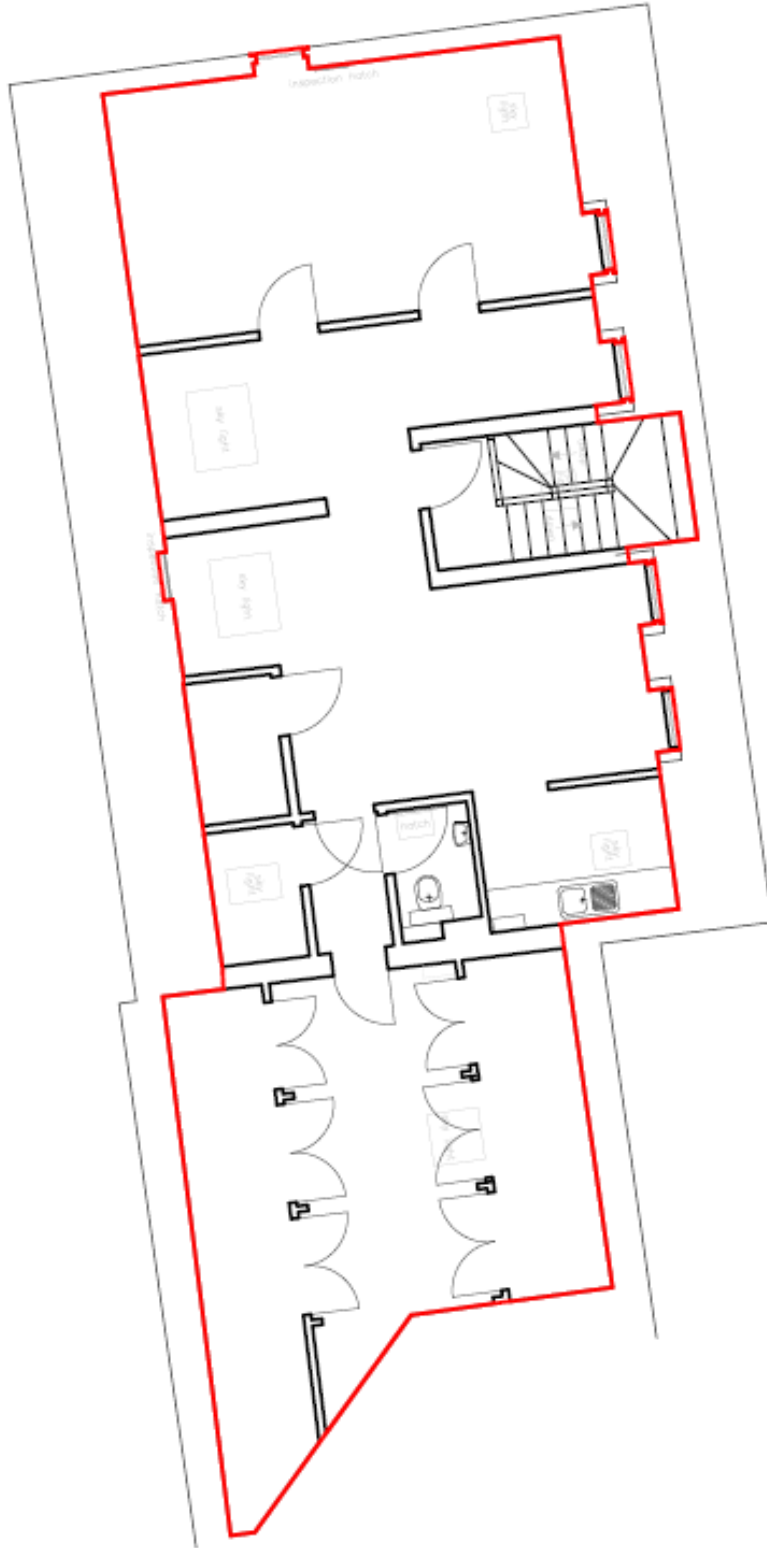

FLOOR PLAN

First Floor
686 sq ft | 63 sq m

Ground Floor Entrance

OWNED AND MANAGED BY:

SORBON
ESTATES